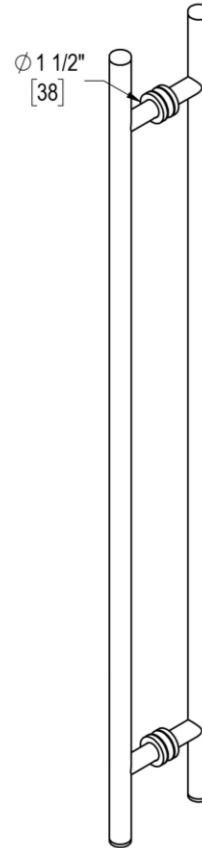

# COUNTERPOINT WITH ROSETTES

## 36" C/C BACK-TO-BACK PULL WITH 1" DIAMETER

Product Code: L.46.214-36

portals

### FUNCTION DETAILS & PRODUCT NOTES

- Product design coordinates with other shower & bathroom hardware in the Counterpoint suite.
- Decorative rosettes provide additional design detail and cover any glass defects around the holes.

### TEMPLATE & INSTALLATION NOTES

Item requires glass fabrication according to template above and should only be used with tempered safety glass.

Glass Thickness	1/4" [6 mm] to 1/2" [12 mm]
Hole Diameter	1/2" [12 mm]