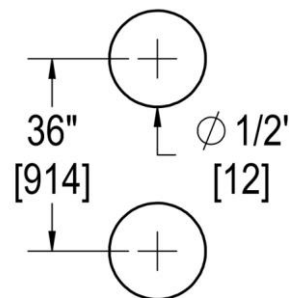

## 36" C/C BACK-TO-BACK PULL WITH 1" DIAMETER

Product Code: L.46.214-36

portals

### TEMPLATE & INSTALLATION NOTES

Item requires glass fabrication according to template above and should only be used with tempered safety glass.

Glass Thickness	1/4" [6 mm] to 1/2" [12 mm]
Hole Diameter	1/2" [12 mm]