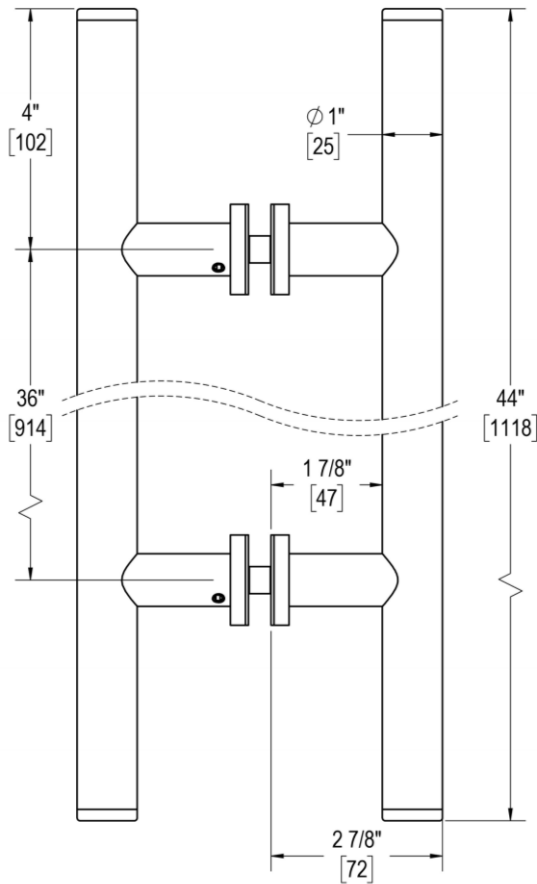

## 36" C/C BACK-TO-BACK PULL WITH 1" DIAMETER

Product Code: L.46.214-36

portals

### TEMPLATE & INSTALLATION NOTES

Item requires glass fabrication according to template above and should only be used with tempered safety glass.

Glass Thickness	1/4" [6 mm] to 1/2" [12 mm]
Hole Diameter	1/2" [12 mm]